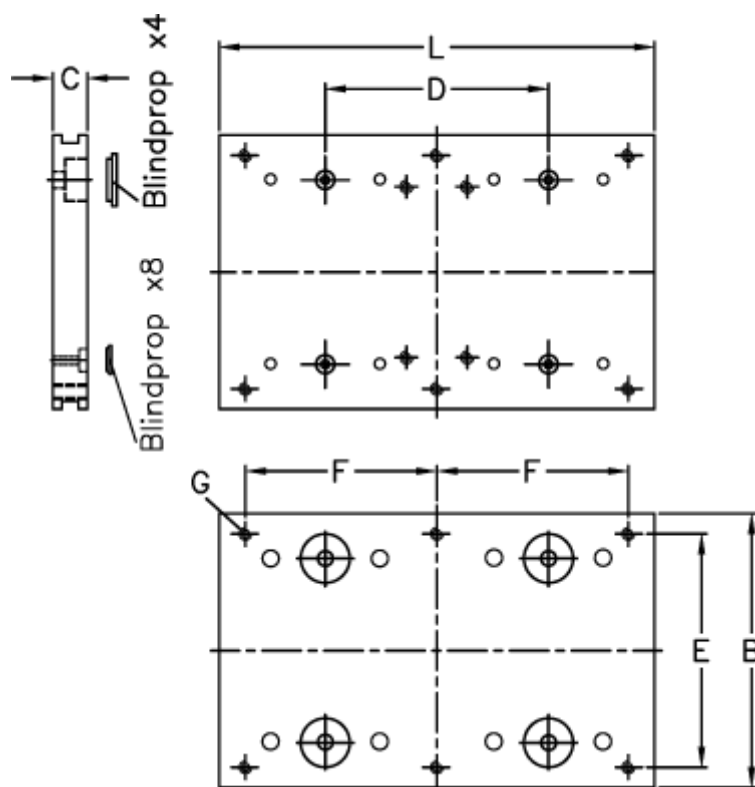

Article number: 057113028125

Description: Hepco GV3 carriage plate CP 28 18 L125

## Measures

B	= 72
C	= 11.00
d	= 80
E	= 58
F	= 110
For bearing	= 18
For slide	= V/NV 28
L	= 125

Threaded hole G = 4 x M5